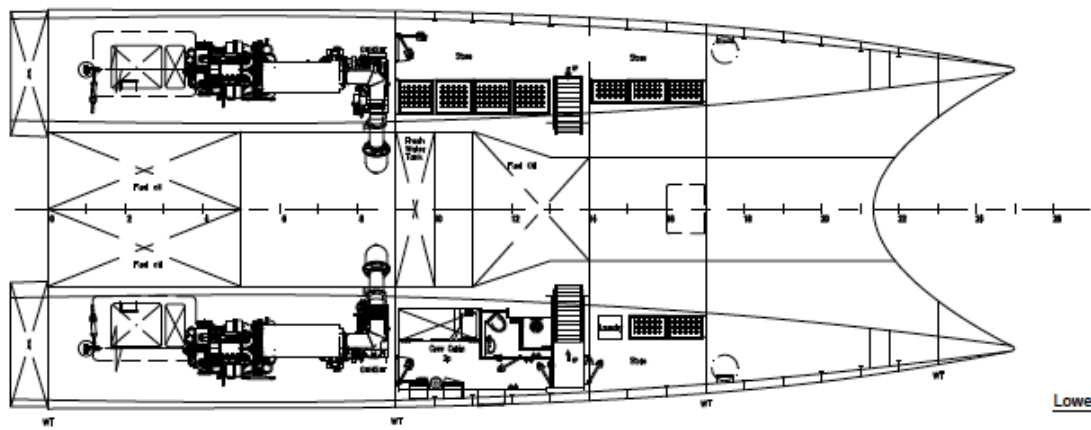

DIMENSIONS

Length overall	26.8 m
Beam overall	10.8 m
Depth at sides	4.3 m
Draught	2.1 m
Deadweight	30.0 t
Cargo deck area	80.0 m ²
Deck load	1.5 t/m ²
Crew	8 persons
(Industrial) personnel	26 persons

TANK CAPACITIES

OPTIONAL

Satellite data communication
External communication GMDSS A3
High Speed Satellite Broadband
Wi-fi system

Profile

Main deck

Lower deck