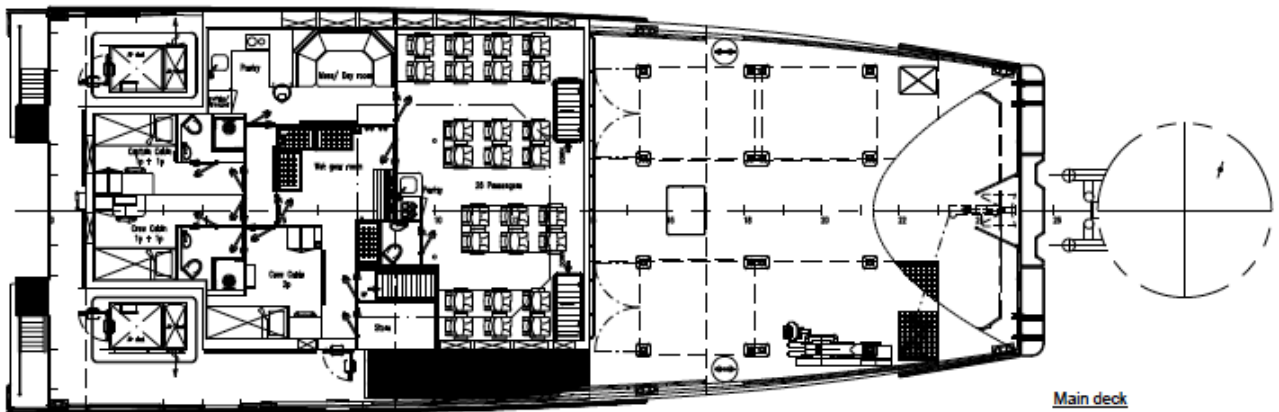

DIMENSIONS

Length overall	26.8 m
Beam overall	10.8 m
Depth at sides	4.3 m
Draught	2.1 m
Deadweight	30.0 t
Cargo deck area	80.0 m ²
Deck load	1.5 t/m ²
Crew	8 persons
(Industrial) personnel	26 persons

TANK CAPACITIES

ACCOMMODATION

Below main deck	2x crew cabin, 2x harbour cabin
Main deck	26 personnel seats, crew cabins, wet gear room, pantry, mess room and sanitary spaces
Bridge deck	Navigation console, small crew mess
Air conditioning	112.000 BTU/hr

OPTIONAL

Satellite data communication
External communication GMDSS A3
High Speed Satellite Broadband
Wi-fi system

Profile

Main deck

Lower deck